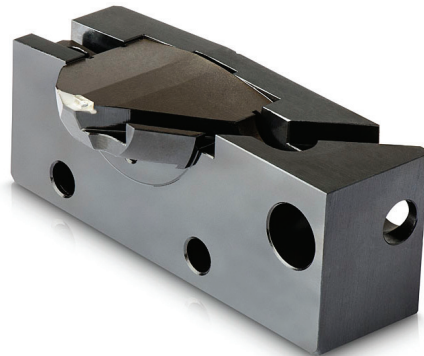

HELL BURR-CUTTER with assembly

DESCRIPTION

Hell Burr-cutter with assembly

PART

HELLNO1157418